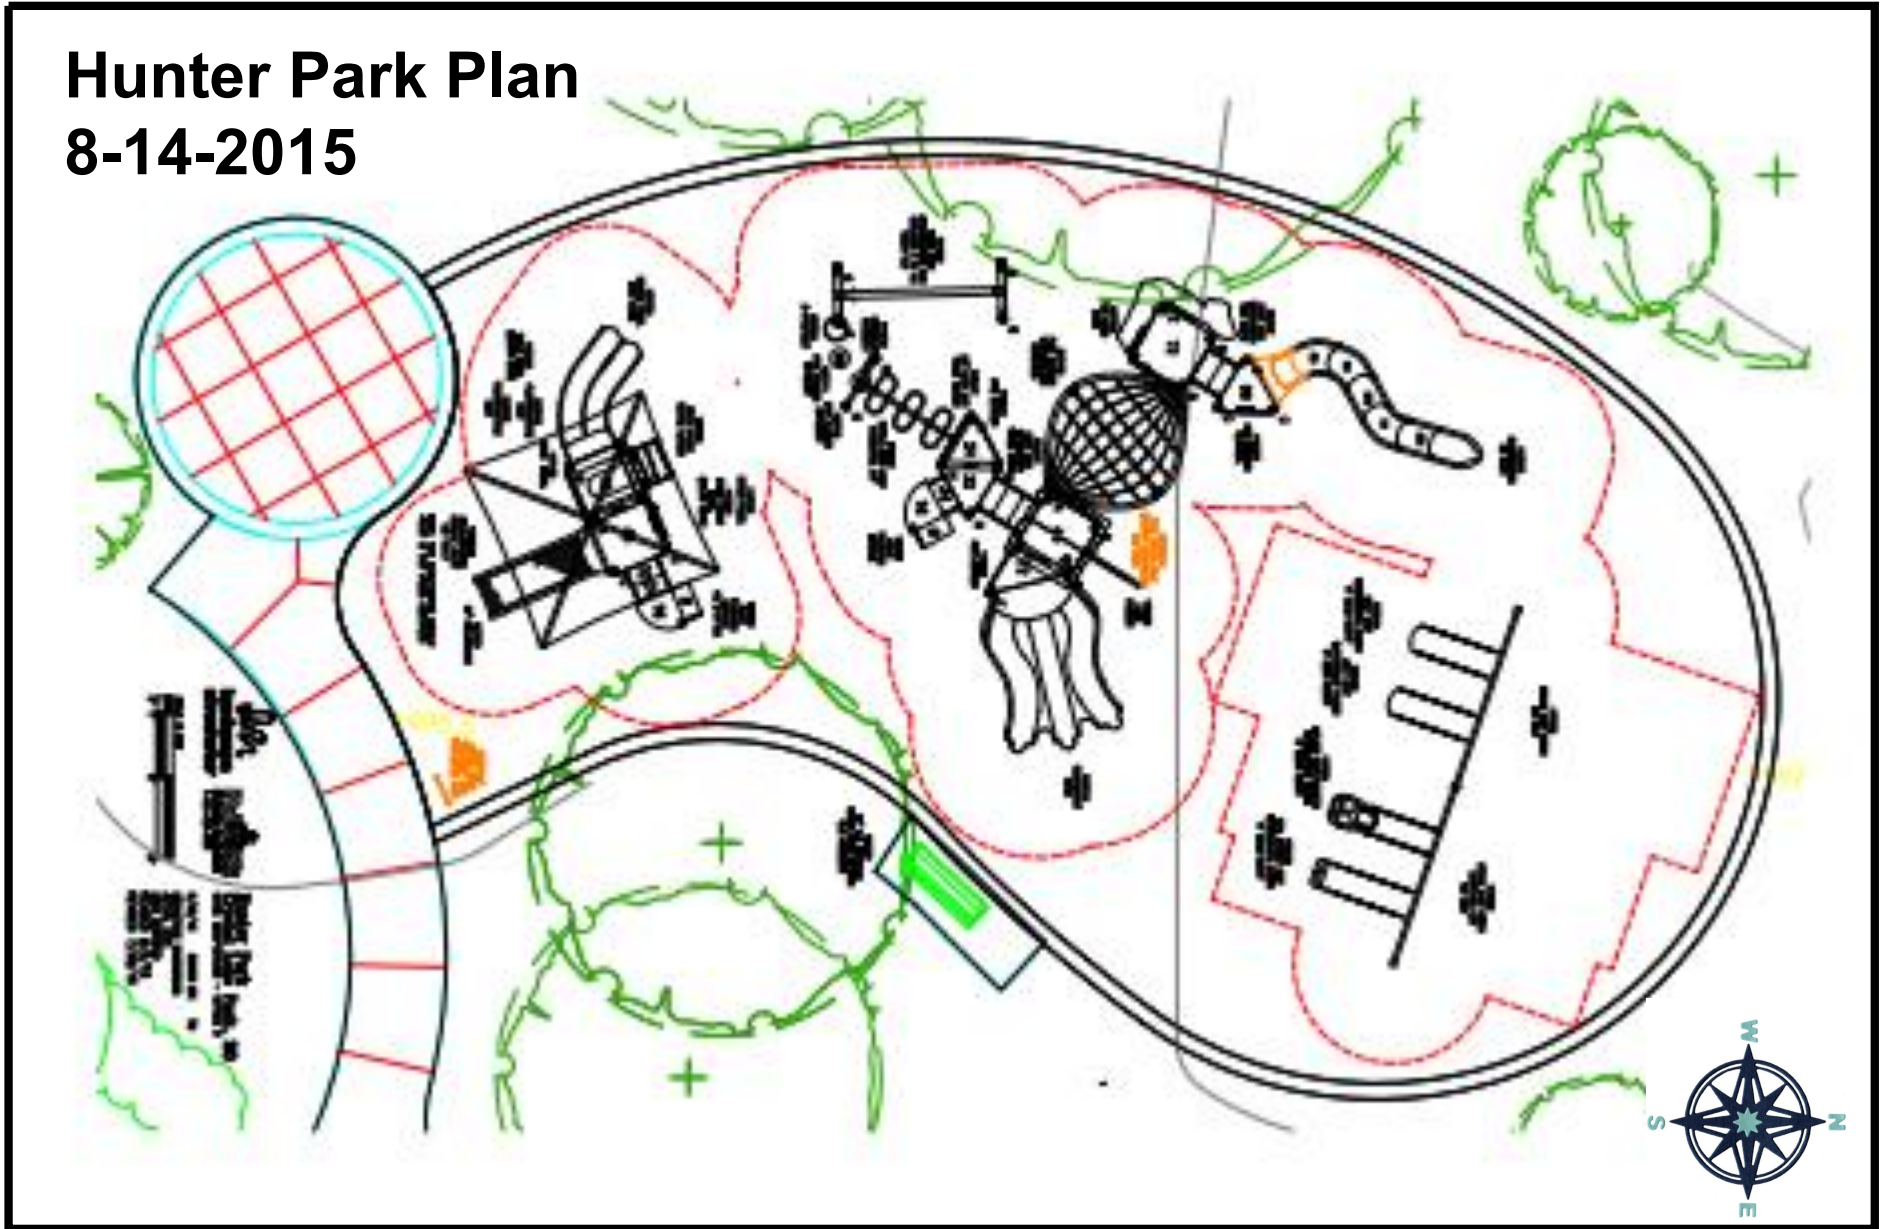

The Willows

Hunter Park Plan
8-14-2015

Putter Lane

Hunter Park Renderings 8-14-2015

SLR
andscape
structures

Better playgrounds.
Better world.®

playlsi.com

Proudly presented by:

PlayBooster Component System 2-5

1	130798A	Double Swirl Poly Slide 48"Dk 2"SM
1	123333A	RollerSlide 40"Dk 2"SM
1	169318C	Wood Plank Wiggle Ladder 48"Dck w/Recycled Wood-Grain Handholds 2"SM
1	115228A	Driver Panel Above Deck
1	117146A	Gear Panel Above Deck
1	115254A	Storefront Panel
1	130565A	Table Panel 2"SM
2	120818A	Playstructure Seat
1	154884A	CoolToppers Single Post DB Only ¹
1	184354B	Curved Transfer Module Right 2-5yrs 40"Dk 2"SM
1	121948A	Kick Plate 8"Rise
2	111228A	Square Tenderdeck
1	154883B	249"Steel Post For CoolToppers Single Post Roof DB 48"Dk
2	111404E	84"Alum Post 2"SM
3	111404D	92"Alum Post 2"SM